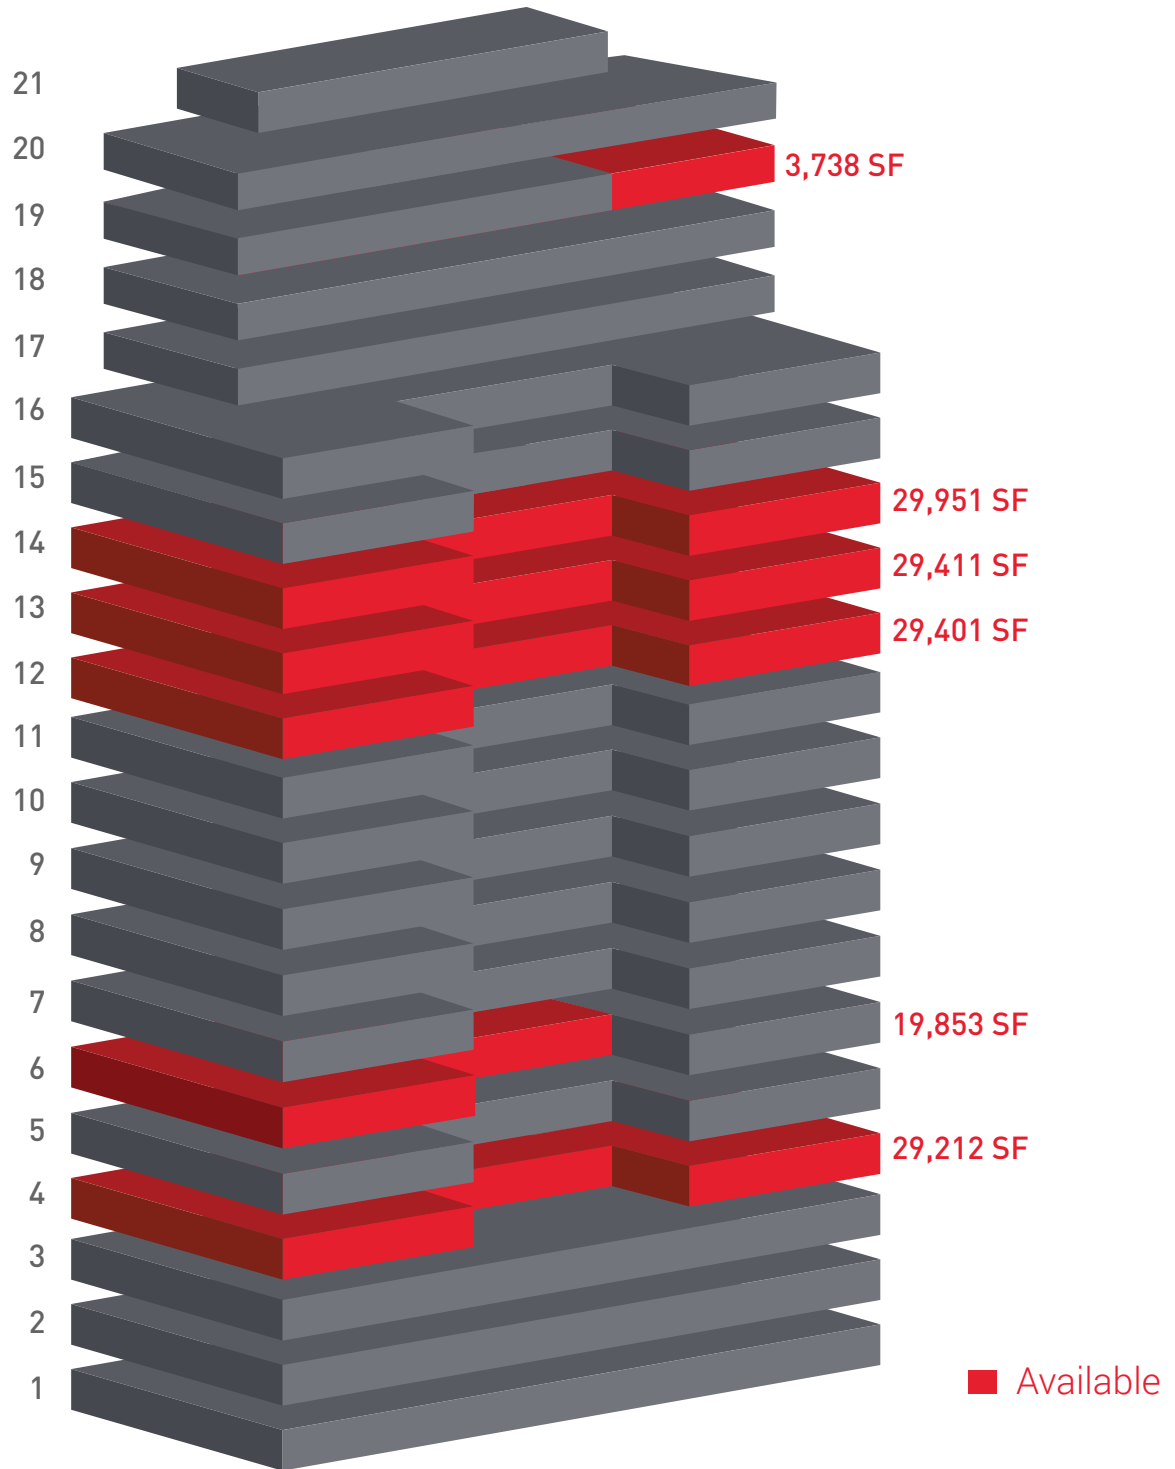

# AVAILABILITIES

250parkave.com

David L. Hoffman Jr. | 212.318.9767 | David.Hoffman@cushwake.com

Whitnee Williams | 212.954.0920 | Whitnee.Williams@cushwake.com

**250**  
PARK AVENUE