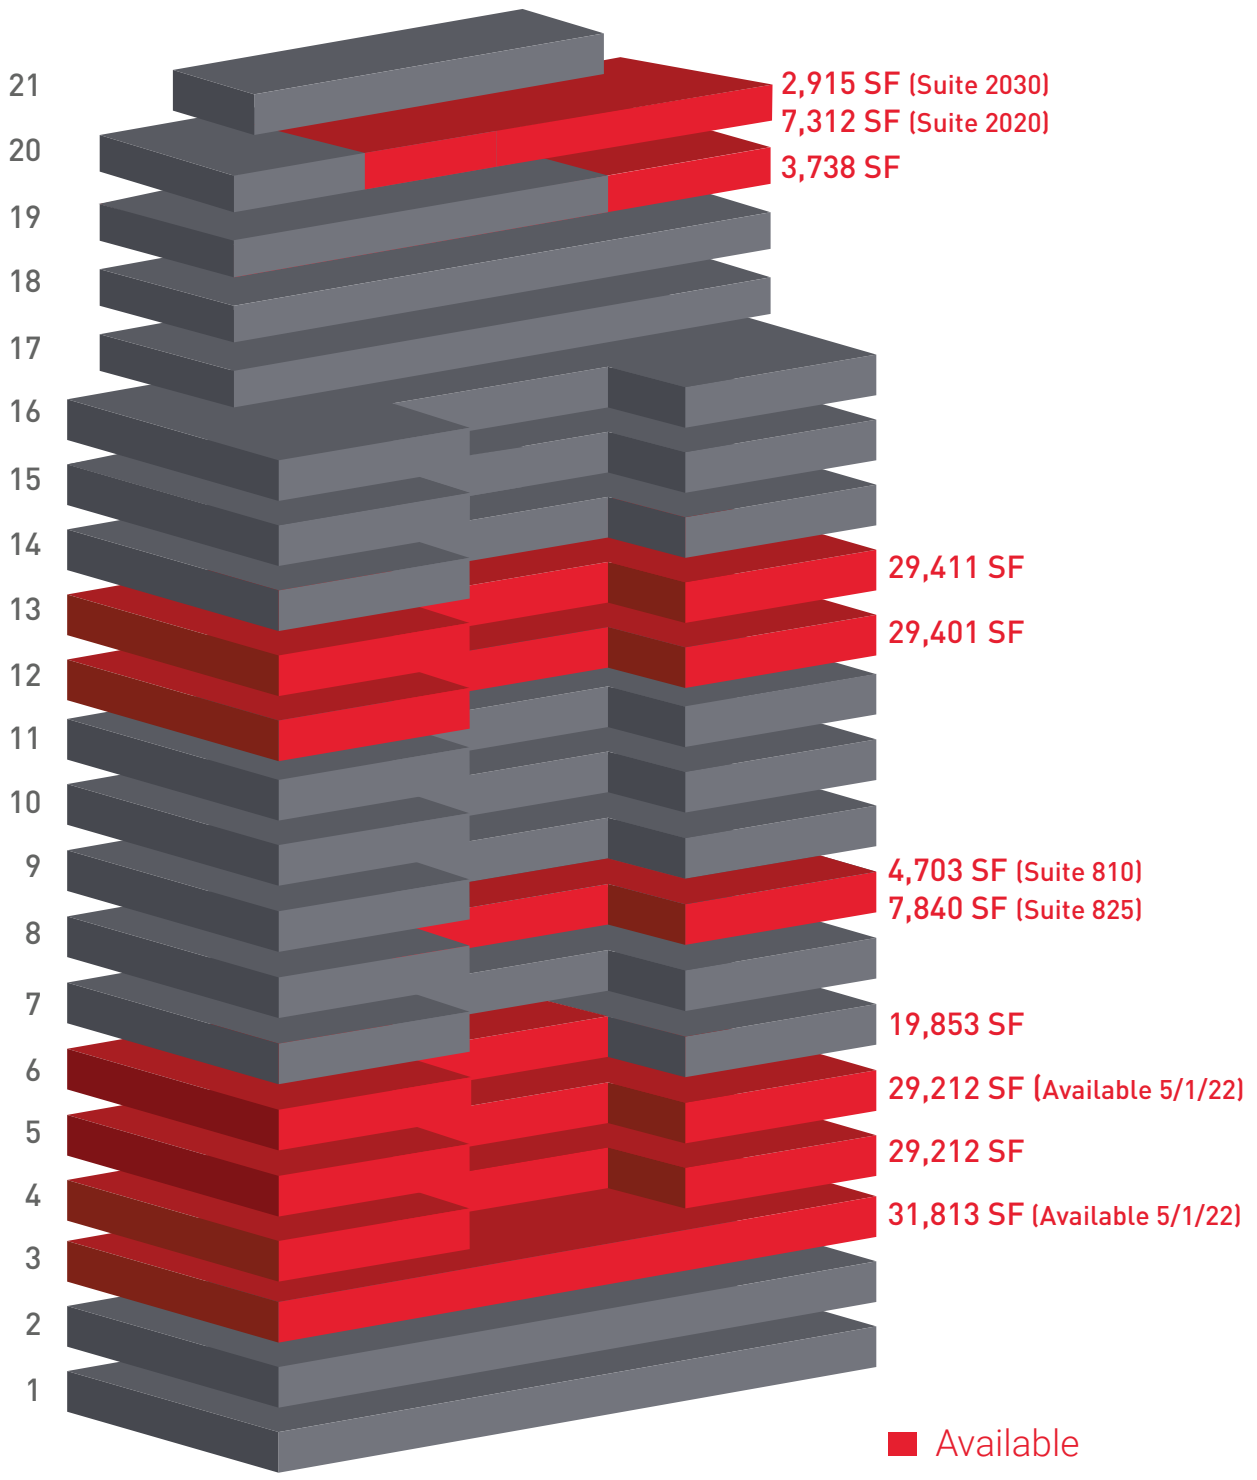

# AVAILABILITIES

250parkave.com  
 David L. Hoffman Jr. | 212.318.9767 | David.Hoffman@cushwake.com  
 Whitnee Williams | 212.954.0920 | Whitnee.Williams@cushwake.com

**250**  
 PARK AVENUE