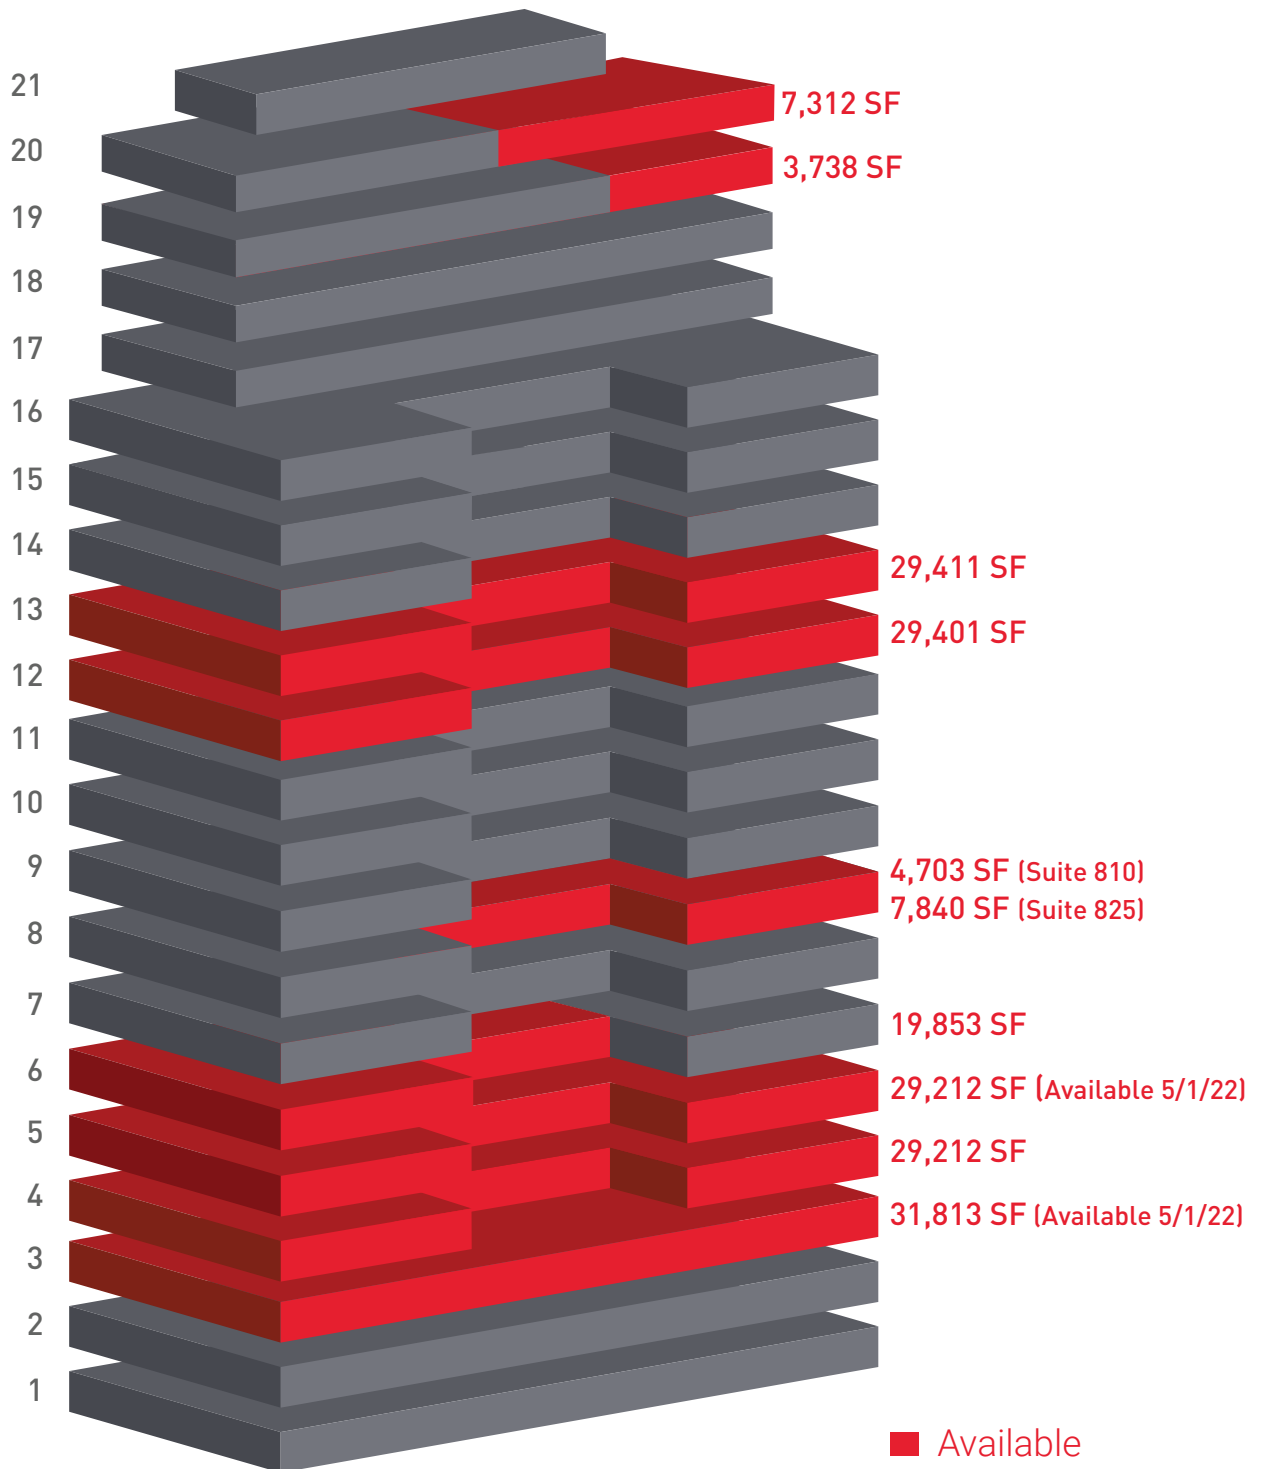

# AVAILABILITIES

250parkave.com

David L. Hoffman Jr. | 212.318.9767 | David.Hoffman@cushwake.com

Whitnee Williams | 212.954.0920 | Whitnee.Williams@cushwake.com

**250**  
PARK AVENUE