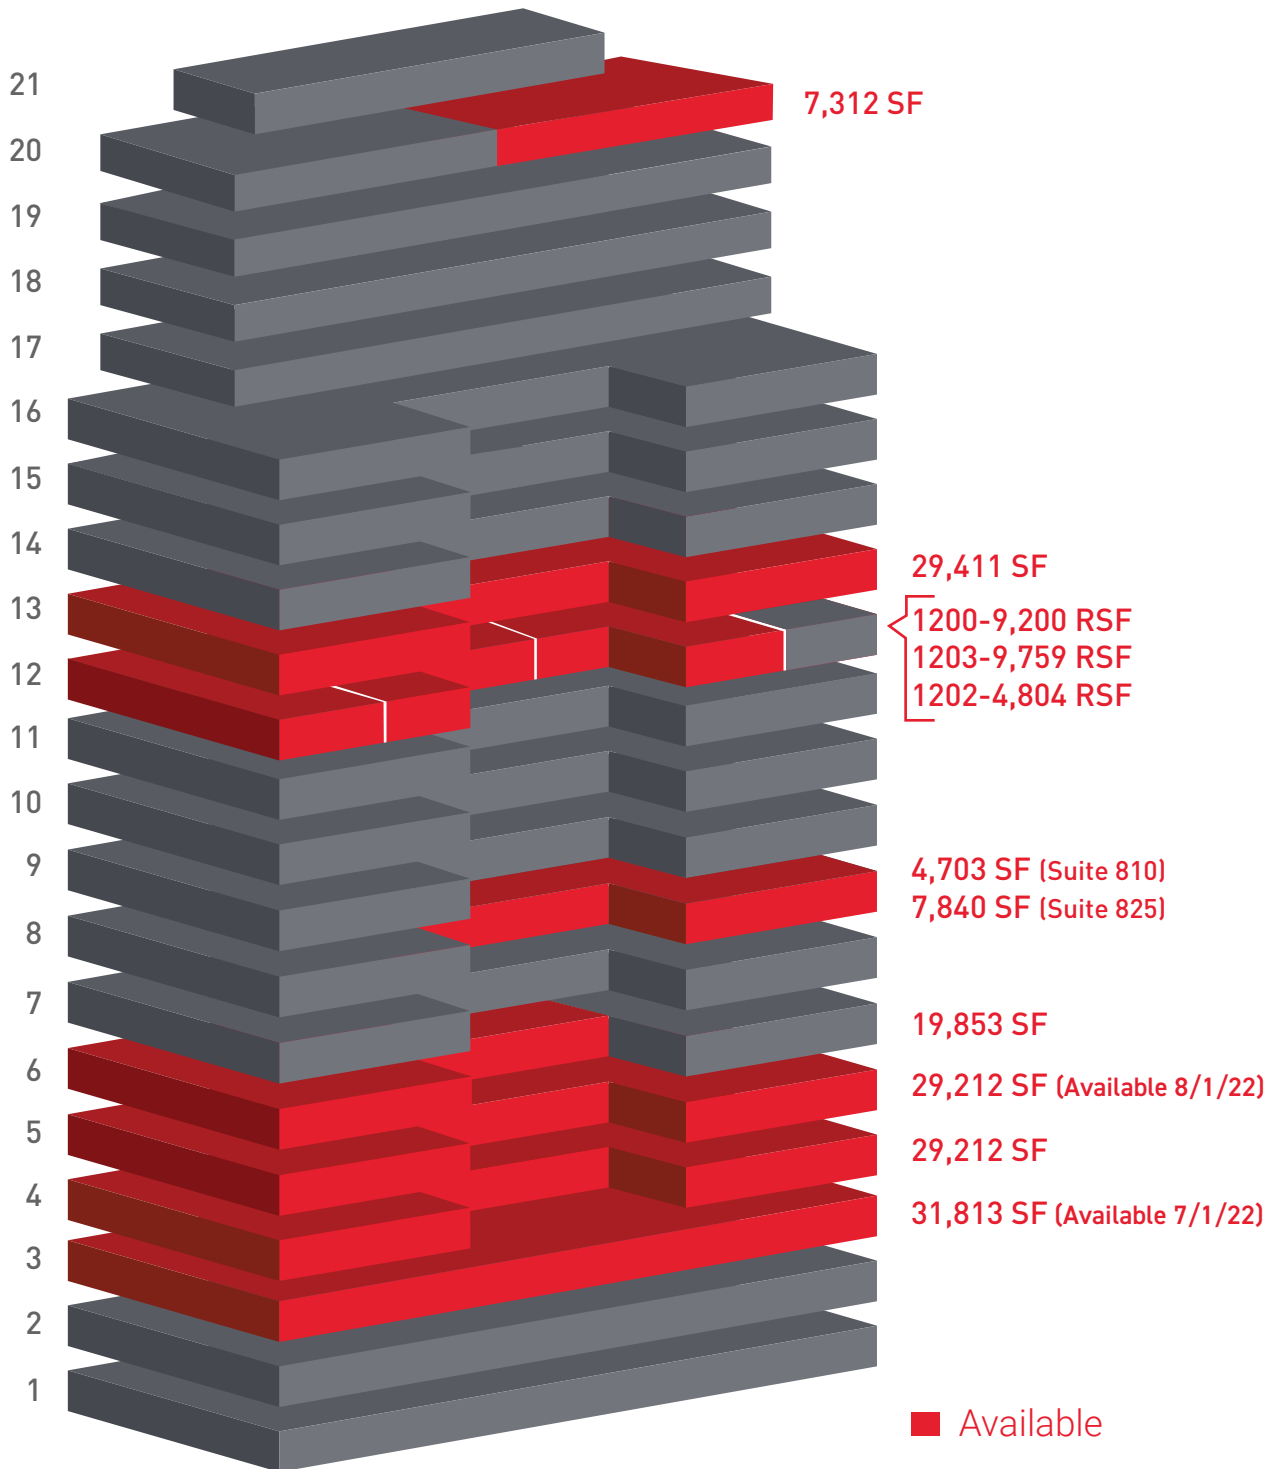

AVAILABILITIES

250parkave.com

David L. Hoffman Jr. | 212.318.9767 | David.Hoffman@cushwake.com

Whitnee Williams | 212.954.0920 | Whitnee.Williams@cushwake.com

250
PARK AVENUE