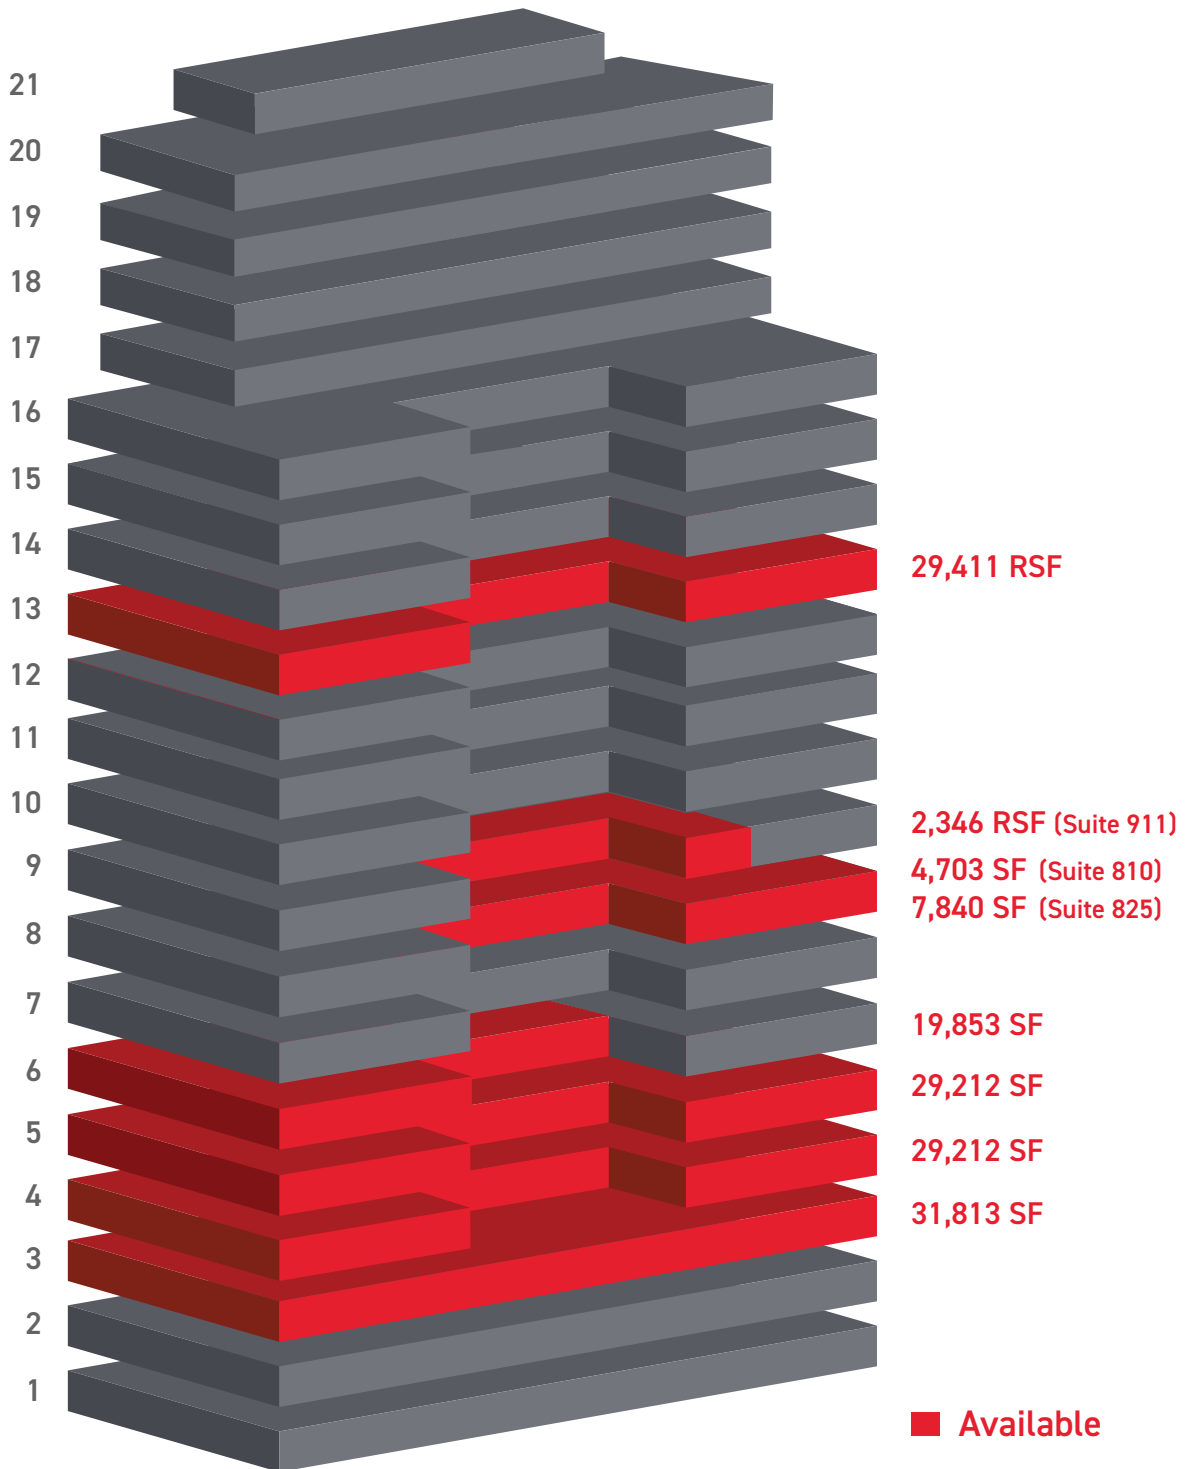

AVAILABILITIES

250parkave.com

David L. Hoffman Jr. | 212.318.9767 | David.Hoffman@cushwake.com

Whitnee Williams | 212.954.0920 | Whitnee.Williams@cushwake.com

250
PARK AVENUE