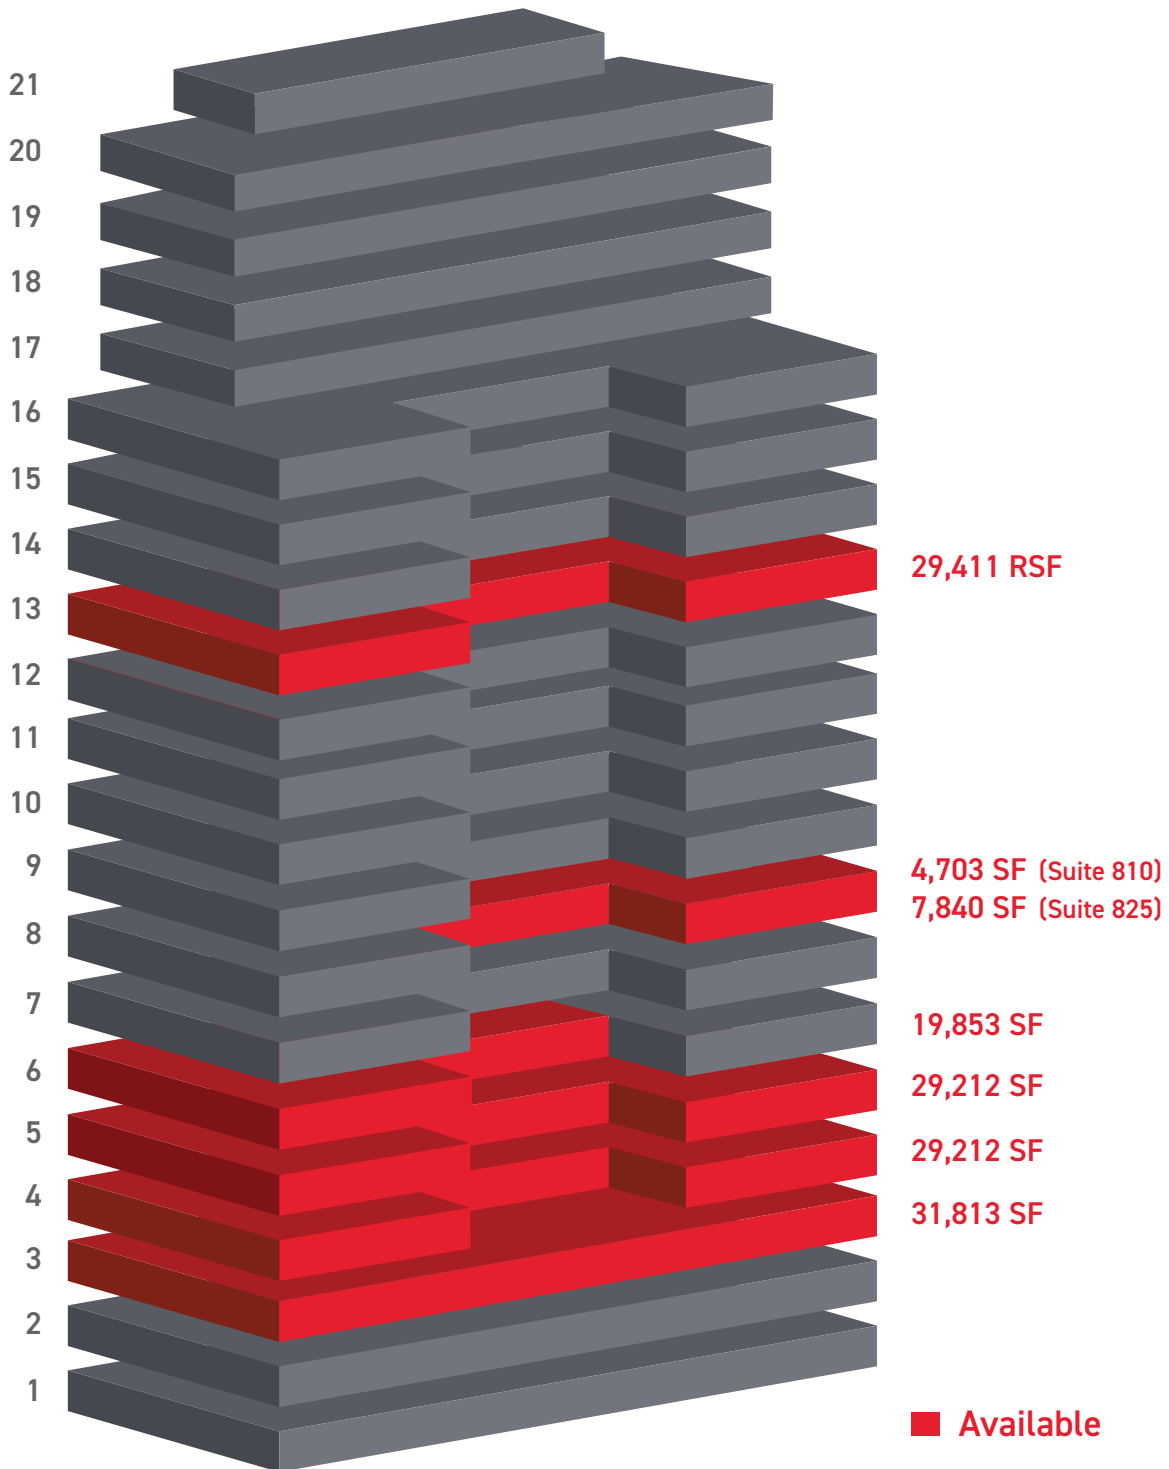

AVAILABILITIES

250parkave.com

David L. Hoffman Jr. | 212.318.9767 | David.Hoffman@cushwake.com

Whitnee Williams | 212.954.0920 | Whitnee.Williams@cushwake.com

250
PARK AVENUE